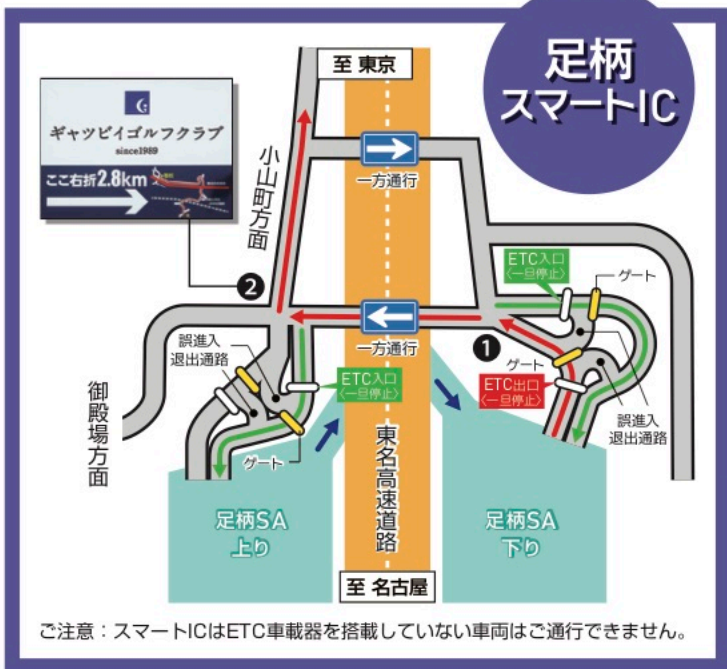

足柄スマートICが便利です!

3km・5分で
到着します

ギヤツビーゴルフクラブ アクセスマップ

- ①の時点…足柄スマートICを通過後、**左折**してください
- ②の時点…東名高速の陸橋を渡った後、**右折**してください
- ③の時点…②の時点から**700m先**を**右折**してください
- ④の時点…③の時点から**400m先**を**右折**してください
- ⑤の時点…④の時点から**1km先**を**左折**してください
  上り坂を進んで行き、上りきったら**右折**し到着です